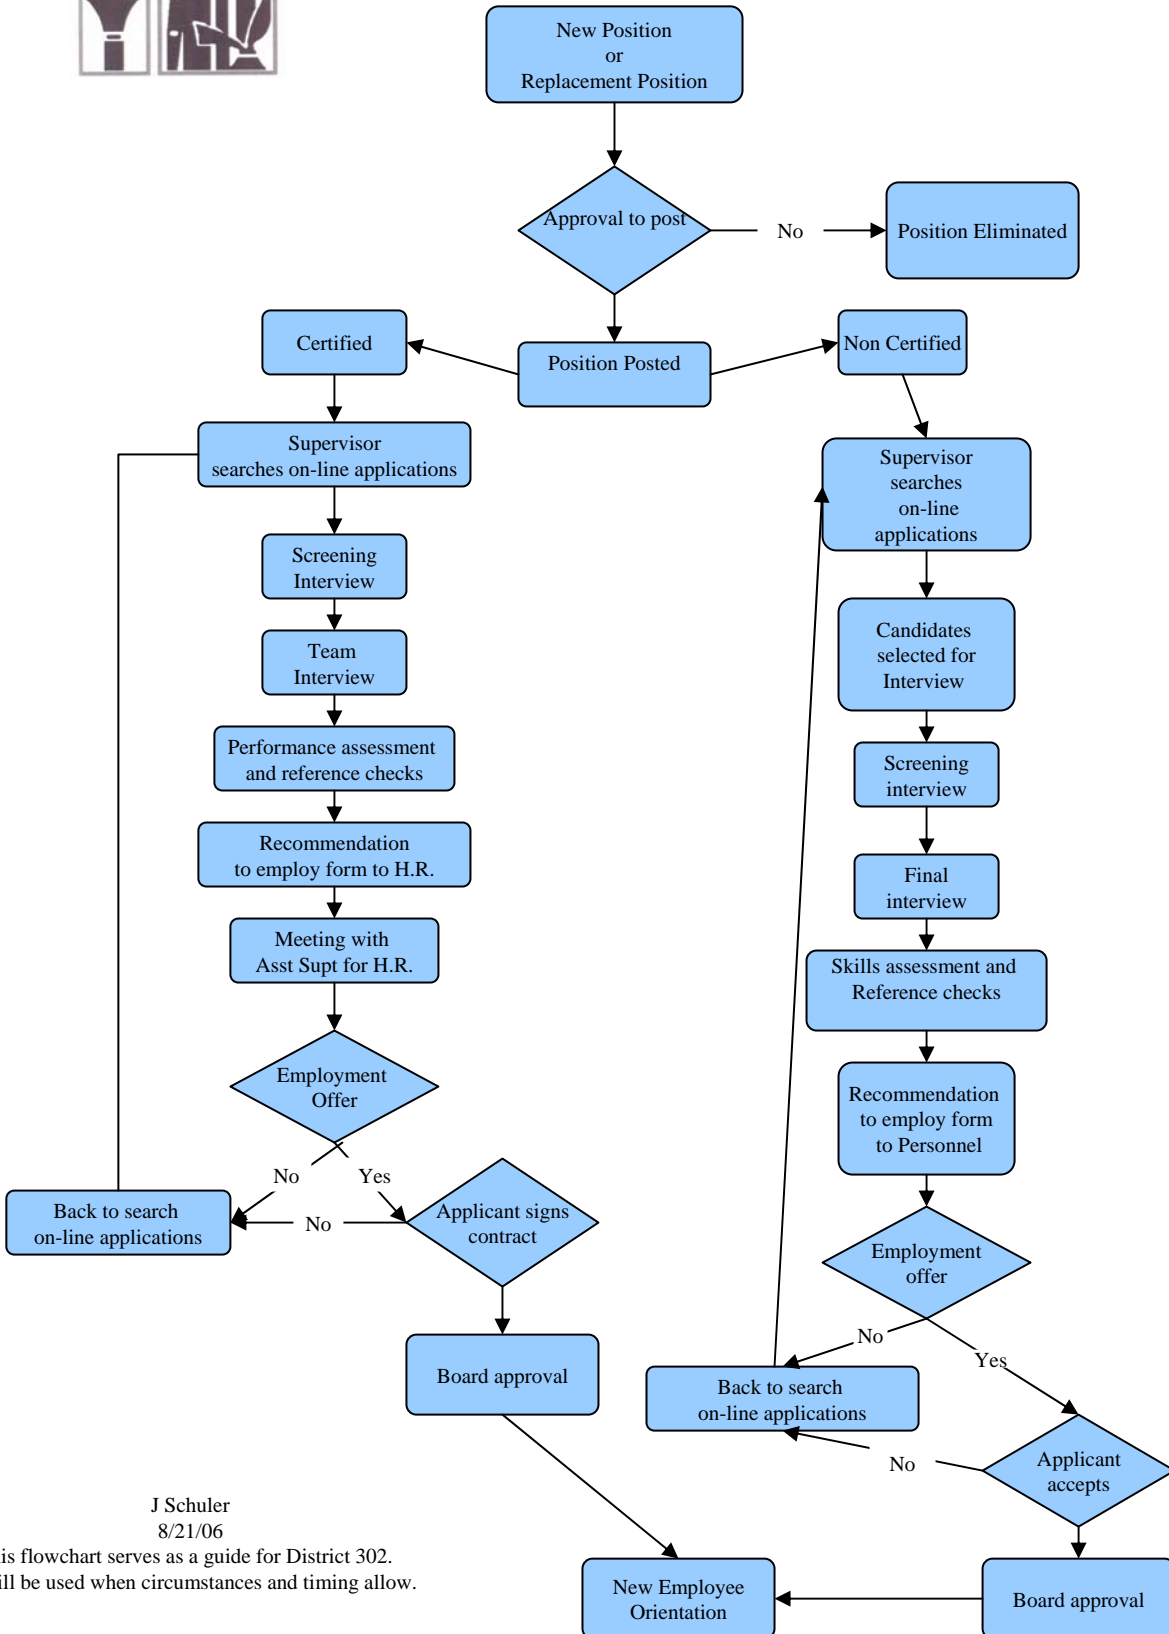

Hiring Process

Kaneland Community School District #302
Office of Human Resources

J Schuler
8/21/06

This flowchart serves as a guide for District 302.
It will be used when circumstances and timing allow.